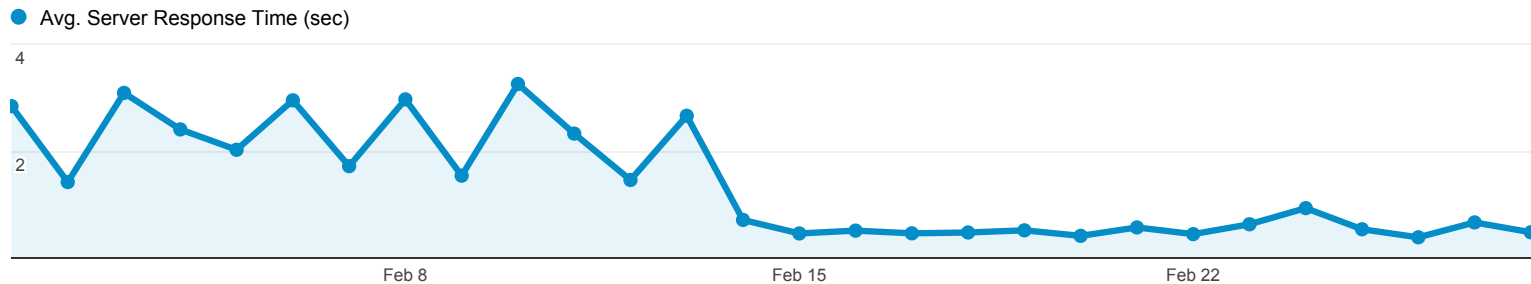

Site Speed Overview

100.00% % of pageviews

Overview

5,540 of pageviews sent page load sample

Avg. Page Load Time (sec)

Avg. Redirection Time (sec)

Avg. Domain Lookup Time (sec)

Avg. Server Connection Time (sec)

Avg. Server Response Time (sec)

Avg. Page Download Time (sec)

Browser	Avg. Page Load Time (sec)
1. Internet Explorer	3.28
2. Chrome	3.51
3. Firefox	4.05
4. Android Browser	5.88
5. Safari	8.99

[view full report](#)