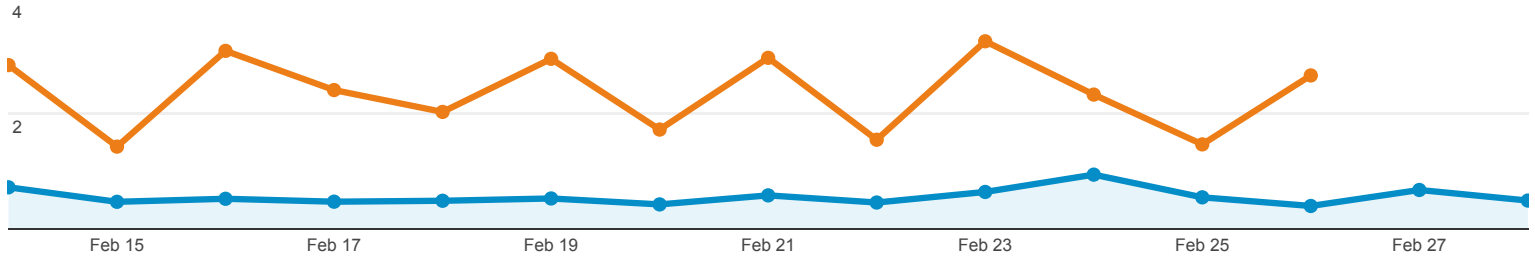

Site Speed Overview

change in % of pageviews: +0.00%

Overview

Feb 14, 2013 - Feb 28, 2013: ● Avg. Server Response Time (sec)
Feb 1, 2013 - Feb 13, 2013: ● Avg. Server Response Time (sec)

2,979 of pageviews sent page load sample

Browser	Avg. Page Load Time (sec)
1. Internet Explorer	
Feb 14, 2013 - Feb 28, 2013	2.09
Feb 1, 2013 - Feb 13, 2013	4.76
% Change	-56.03%
2. Chrome	
Feb 14, 2013 - Feb 28, 2013	2.19
Feb 1, 2013 - Feb 13, 2013	4.79
% Change	-54.15%
3. Firefox	
Feb 14, 2013 - Feb 28, 2013	3.05
Feb 1, 2013 - Feb 13, 2013	5.52
% Change	-44.75%
4. Safari	
Feb 14, 2013 - Feb 28, 2013	6.14
Feb 1, 2013 - Feb 13, 2013	9.23
% Change	-33.49%
5. Android Browser	
Feb 14, 2013 - Feb 28, 2013	6.54