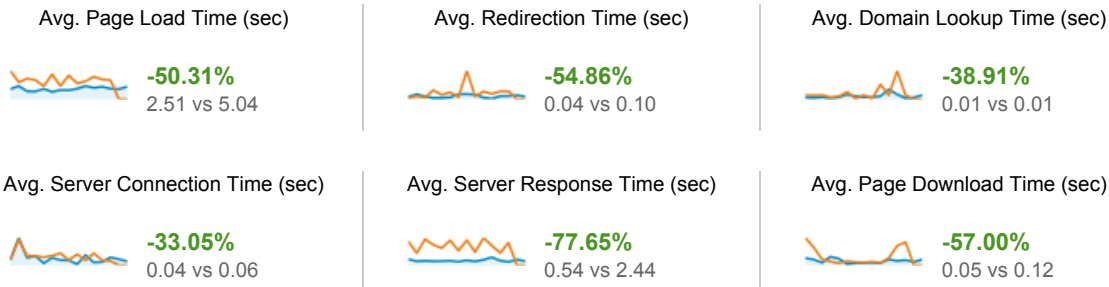

Site Speed Overview

change in % of pageviews: +0.00%

Overview

Feb 14, 2013 - Feb 28, 2013: ● Avg. Server Response Time (sec)
Feb 1, 2013 - Feb 13, 2013: ● Avg. Server Response Time (sec)

2,979 of pageviews sent page load sample